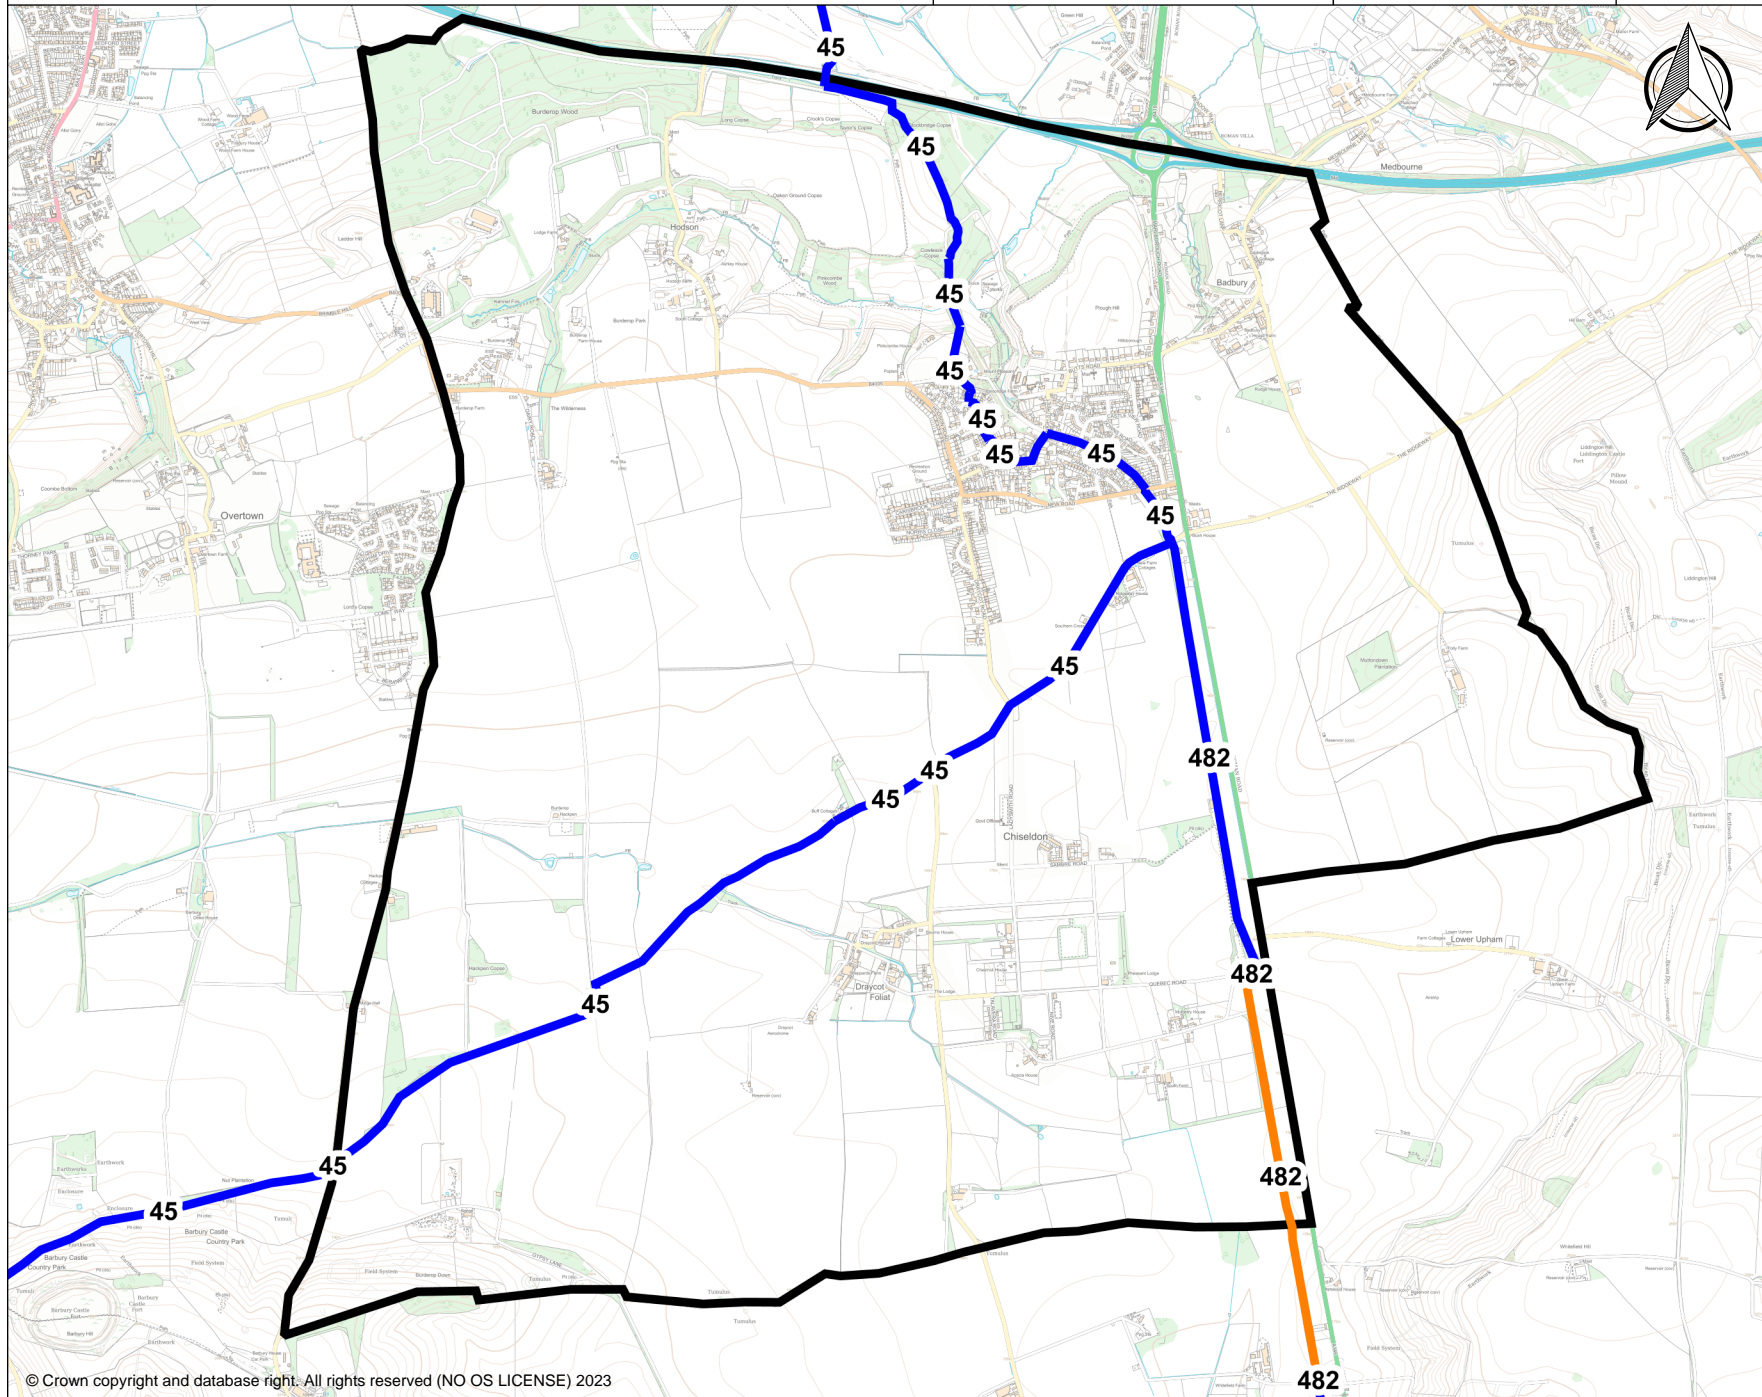

Author:

Date: 13/02/2023

0 200 400 600 800m
Scale: 1:30000

Neighbourhood Area Boundary

National Cycle Network

-  Asphalt
-  UnsealedFirm
-  UnsealedLoose