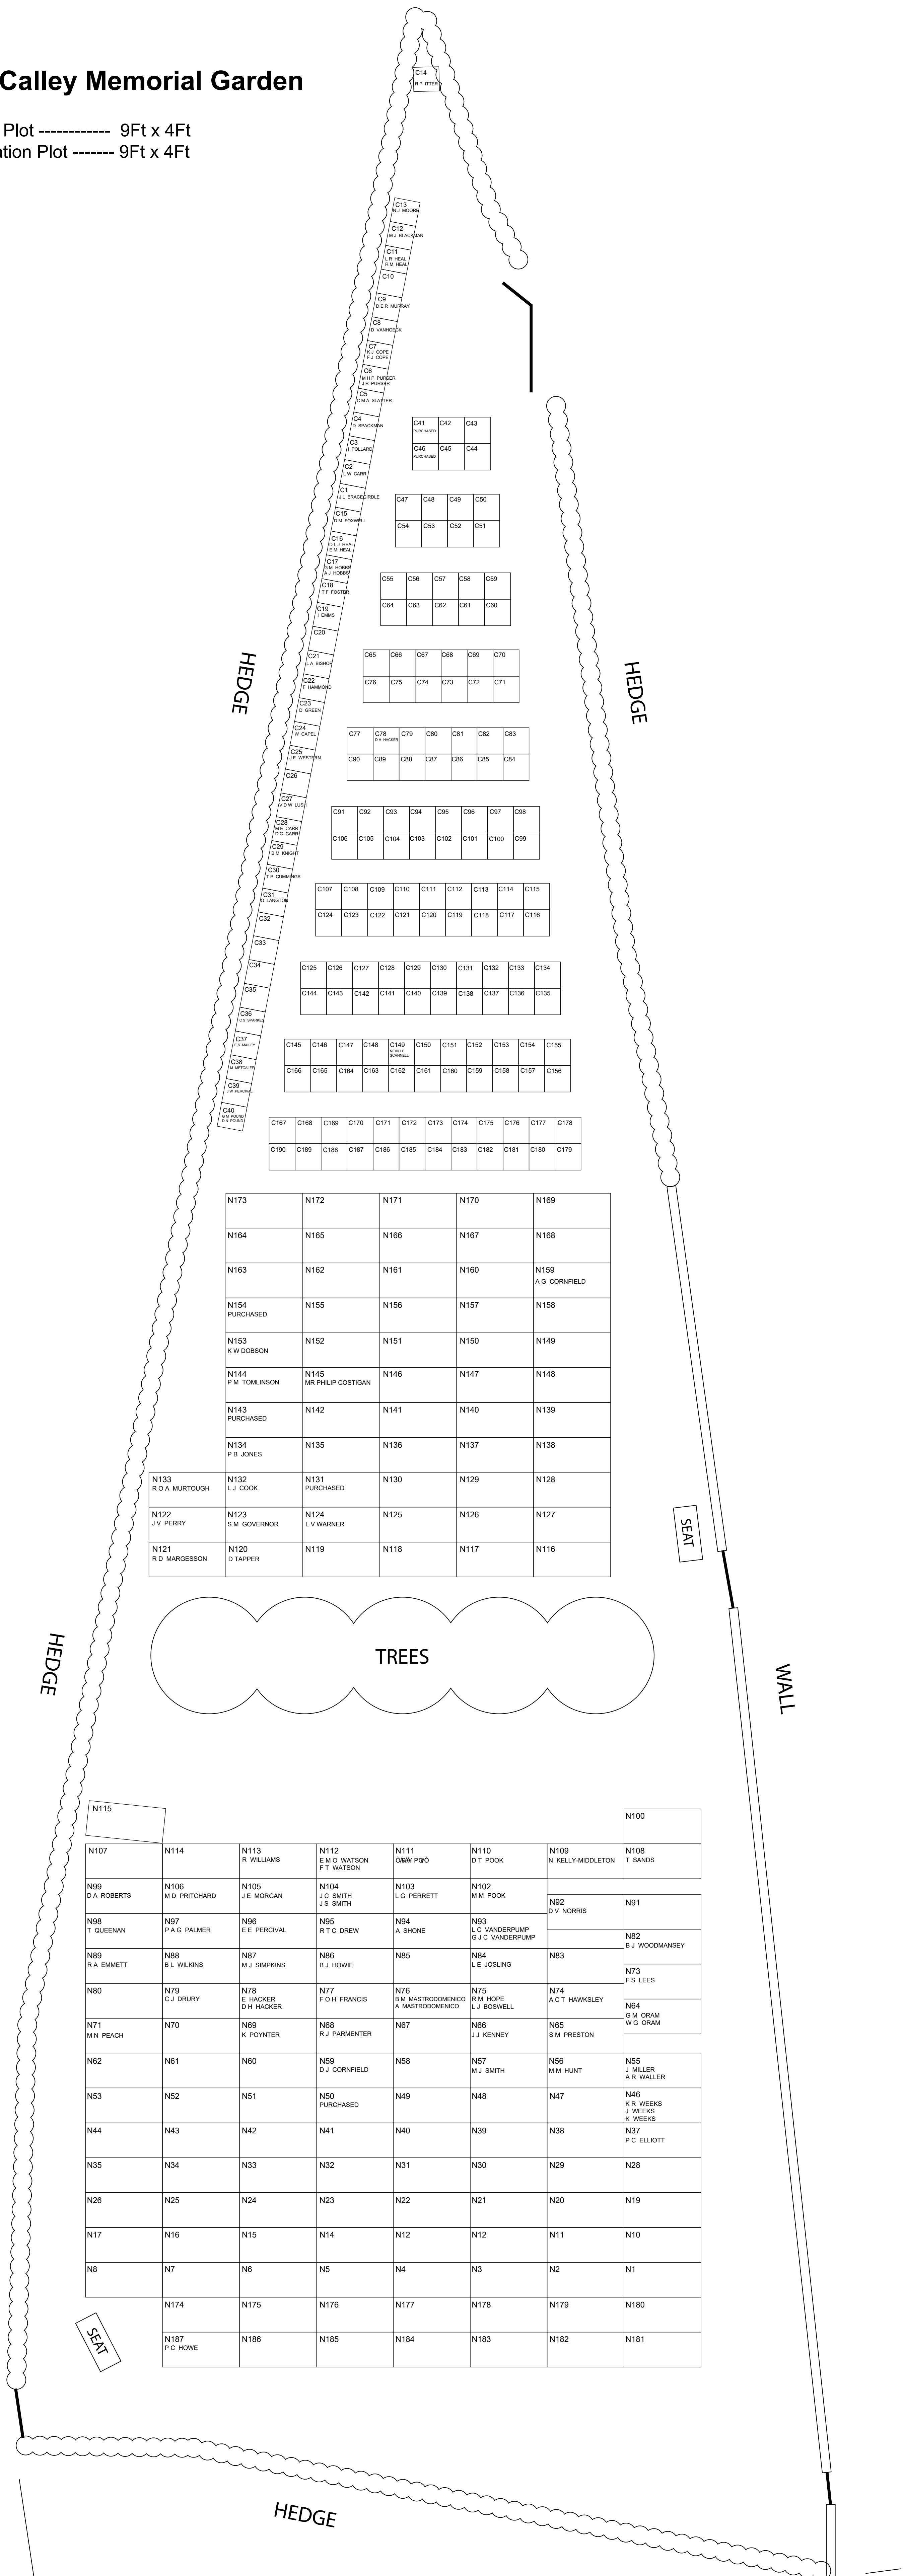

Sir Henry Calley Memorial Garden

Standard Grave Plot ----- 9Ft x 4Ft
 Standard Cremation Plot ----- 9Ft x 4Ft

92 ft