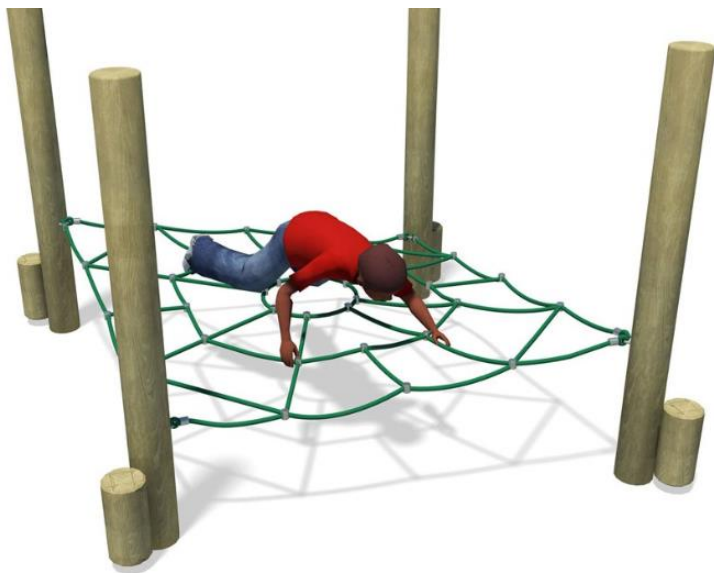

Sovereign Play have a large section of individual pieces that can be bought over time to create a trail.

**For example:**

£1490 ex VAT. (£298 VAT) inc delivery and installation 1.5 meters high

Or this scramble net from Playdale Playgrounds for £1827. Ex VAT plus £229 delivery.

---

Or  
Scramble Climber £992 ex VAT plus £124 delivery. 1.4 meters high

Or Spider Web £1097., ex VAT, plus £138 delivery. 1.5 meter high poles. Net 0.55 meters high.

Can use along with boulders to form a natural trail: