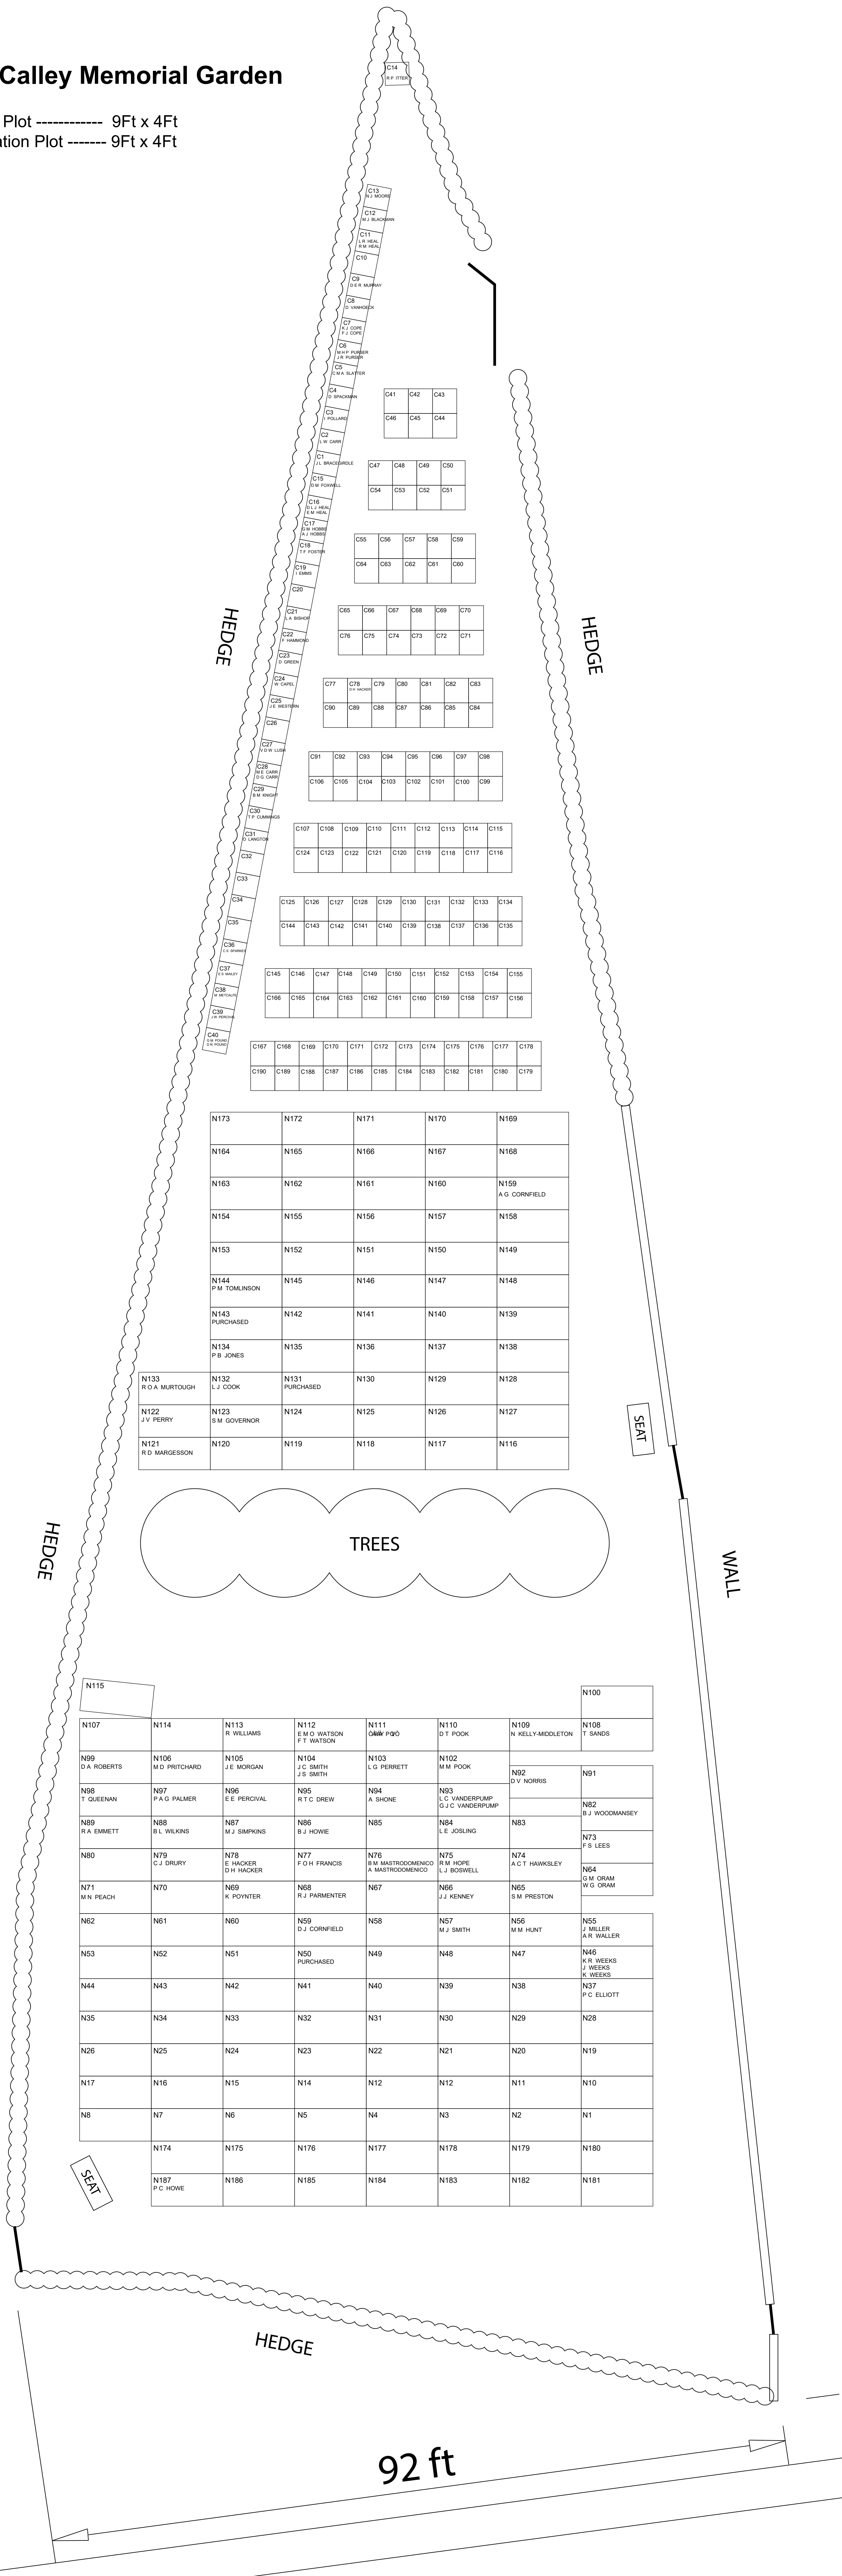

Sir Henry Calley Memorial Garden

Standard Grave Plot ----- 9Ft x 4Ft
 Standard Cremation Plot ----- 9Ft x 4Ft

Grave plots along the top hedge:

C14	R.P. ITTAM
C13	N.J. MOORE
C12	M.J. BLACKMAN
C11	L.H. HEAL E.M. HEAL
C10	
C9	D.R. MURRAY
C8	D. VANHOEK
C7	K.C. COPE P.J. COPE
C6	M.H.P. PURSER J.S. PURSER
C5	C.M.A. SLUTTER
C4	D. SPACKMAN
C3	J. POLLARD
C2	L.W. GARR
C1	L.L. BRADSHIRE
C15	D.M. FOWELL
C16	D.L. HEAL E.M. HEAL
C17	D.M. HOBBS A.J. HOBBS
C18	F.F. FOSTER
C19	F. SMIS
C20	
C21	L.A. BISHOP
C22	H. HANCOCK
C23	D. GREEN
C24	M. CAPEL
C25	E. WESTERN
C26	
C27	V.D.W. LUSH
C28	M.E. CARR D.S. CARR
C29	B.M. KNIGHT
C30	F.P. CLIMMING
C31	D. LANGTON
C32	
C33	
C34	
C35	
C36	C.S. SPANNE
C37	L.S. MALEY
C38	M. METCALFE
C39	J.W. PERKINS
C40	D.M. POWERS D.W. POWERS

Grave plots in the central area:

C41	C42	C43									
C46	C45	C44									
C47	C48	C49	C50								
C54	C53	C52	C51								
C55	C56	C57	C58	C59							
C64	C63	C62	C61	C60							
C65	C66	C67	C68	C69	C70						
C76	C75	C74	C73	C72	C71						
C77	C78	C79	C80	C81	C82	C83					
C90	C89	C88	C87	C86	C85	C84					
C91	C92	C93	C94	C95	C96	C97	C98				
C106	C105	C104	C103	C102	C101	C100	C99				
C107	C108	C109	C110	C111	C112	C113	C114	C115			
C124	C123	C122	C121	C120	C119	C118	C117	C116			
C125	C126	C127	C128	C129	C130	C131	C132	C133	C134		
C144	C143	C142	C141	C140	C139	C138	C137	C136	C135		
C145	C146	C147	C148	C149	C150	C151	C152	C153	C154	C155	
C166	C165	C164	C163	C162	C161	C160	C159	C158	C157	C156	
C167	C168	C169	C170	C171	C172	C173	C174	C175	C176	C177	C178
C190	C189	C188	C187	C186	C185	C184	C183	C182	C181	C180	C179